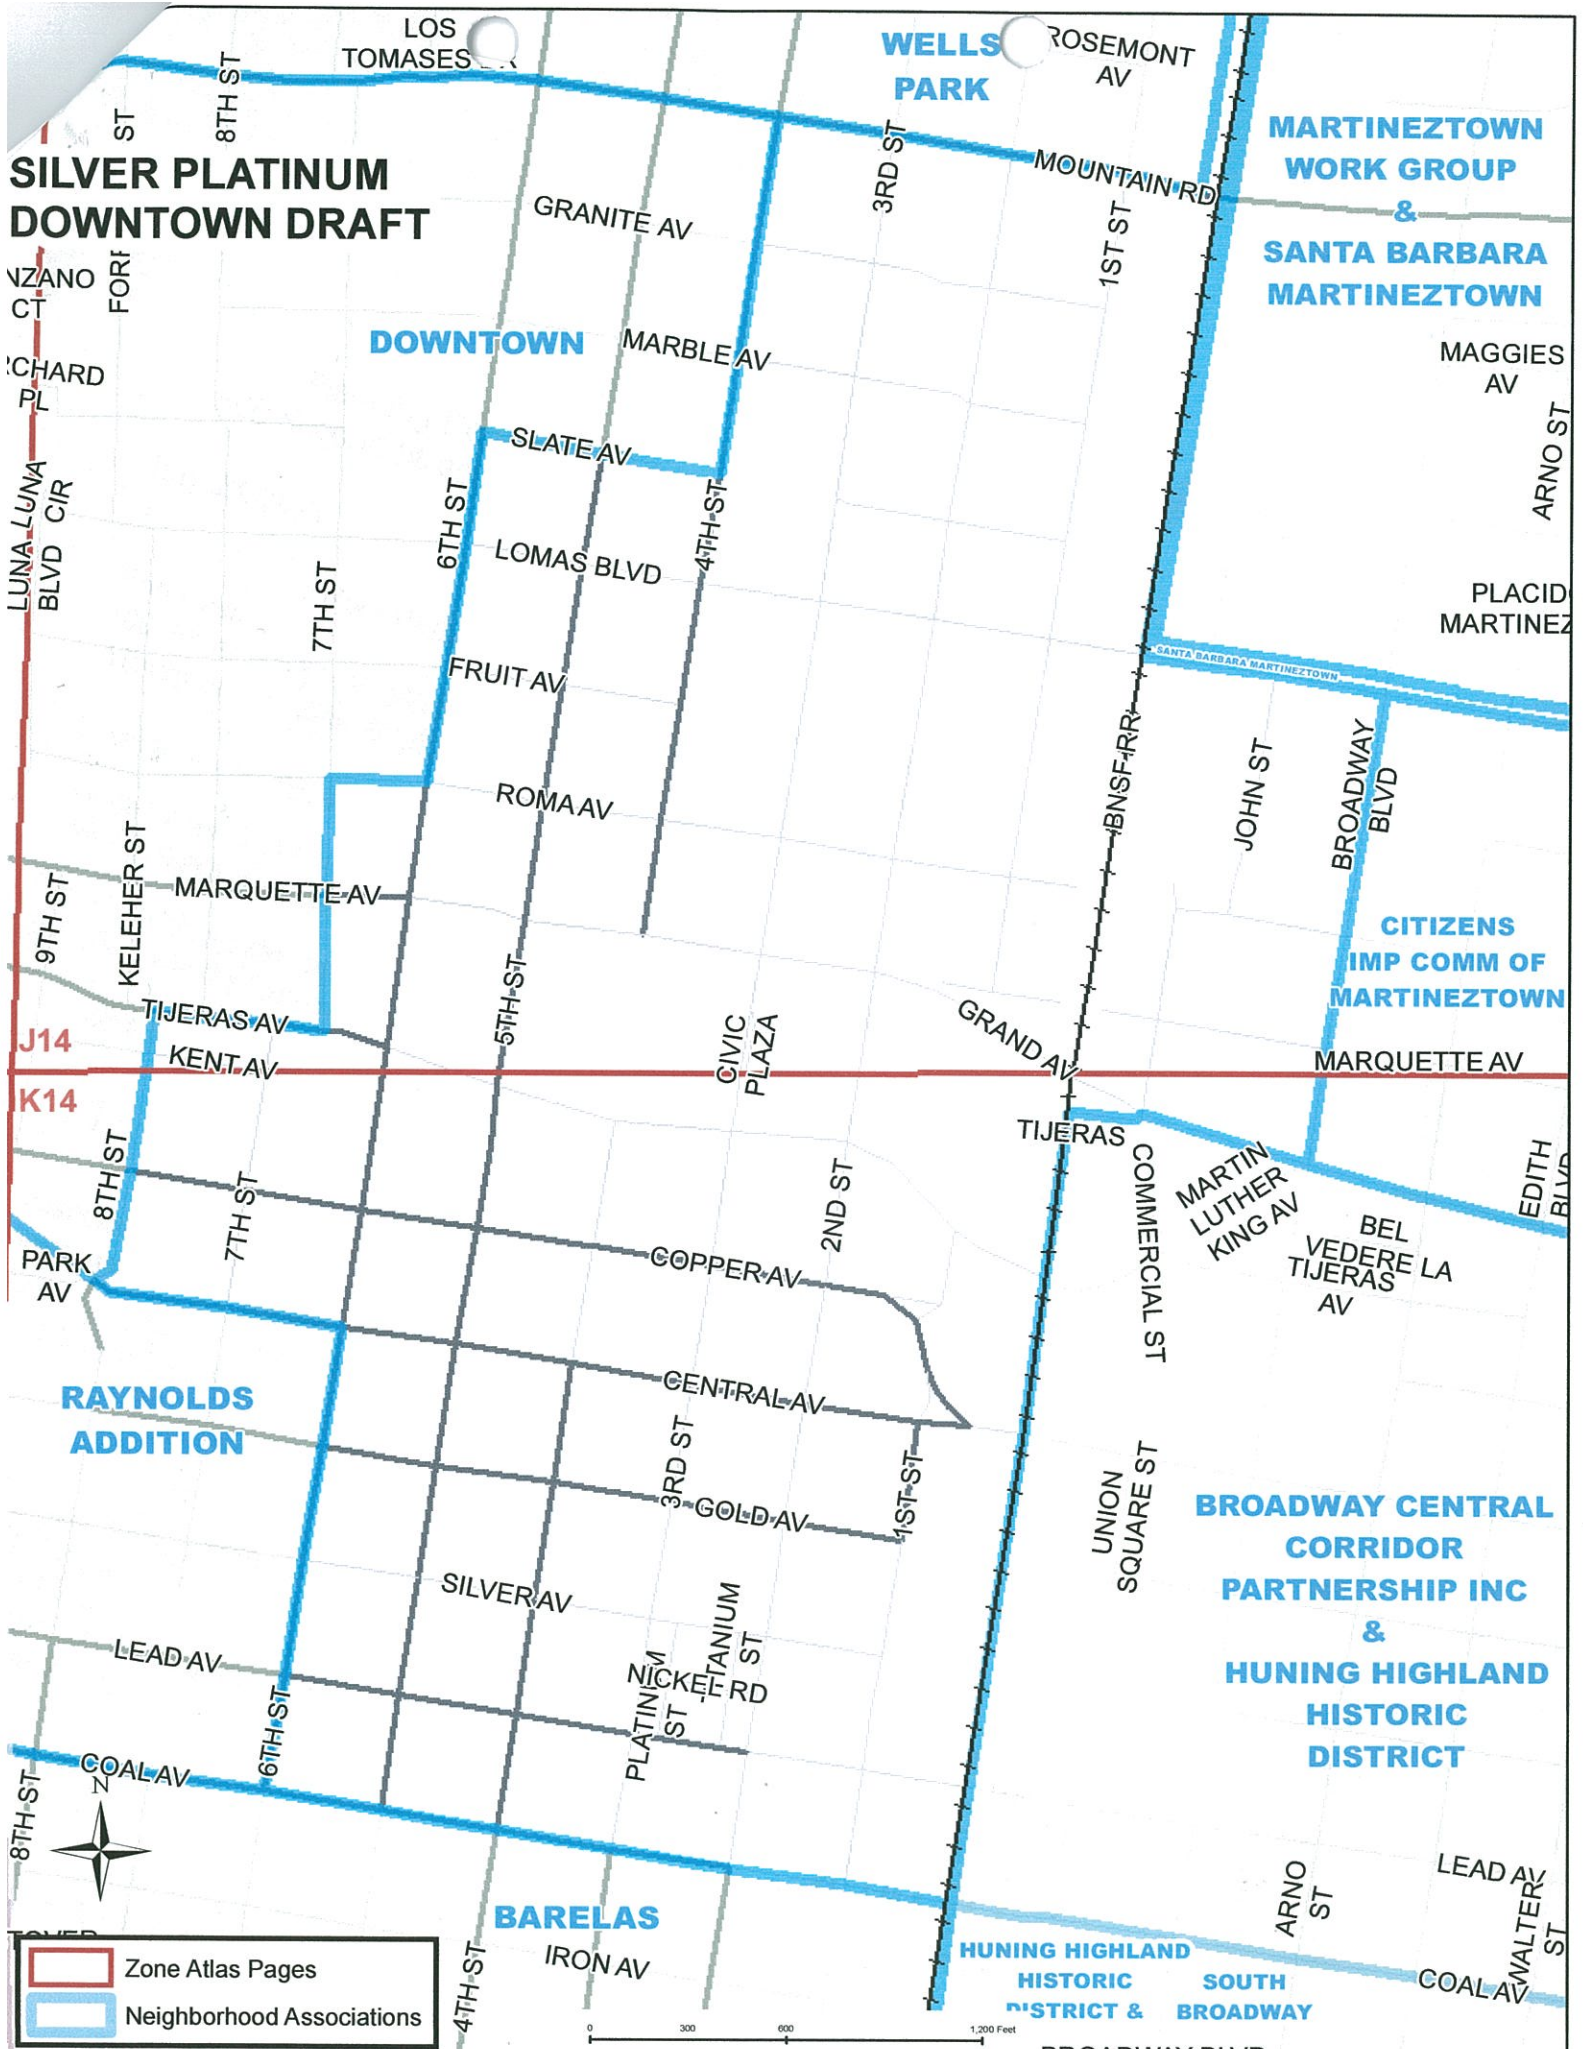

SILVER PLATINUM DOWNTOWN DRAFT

	Zone Atlas Pages
	Neighborhood Associations